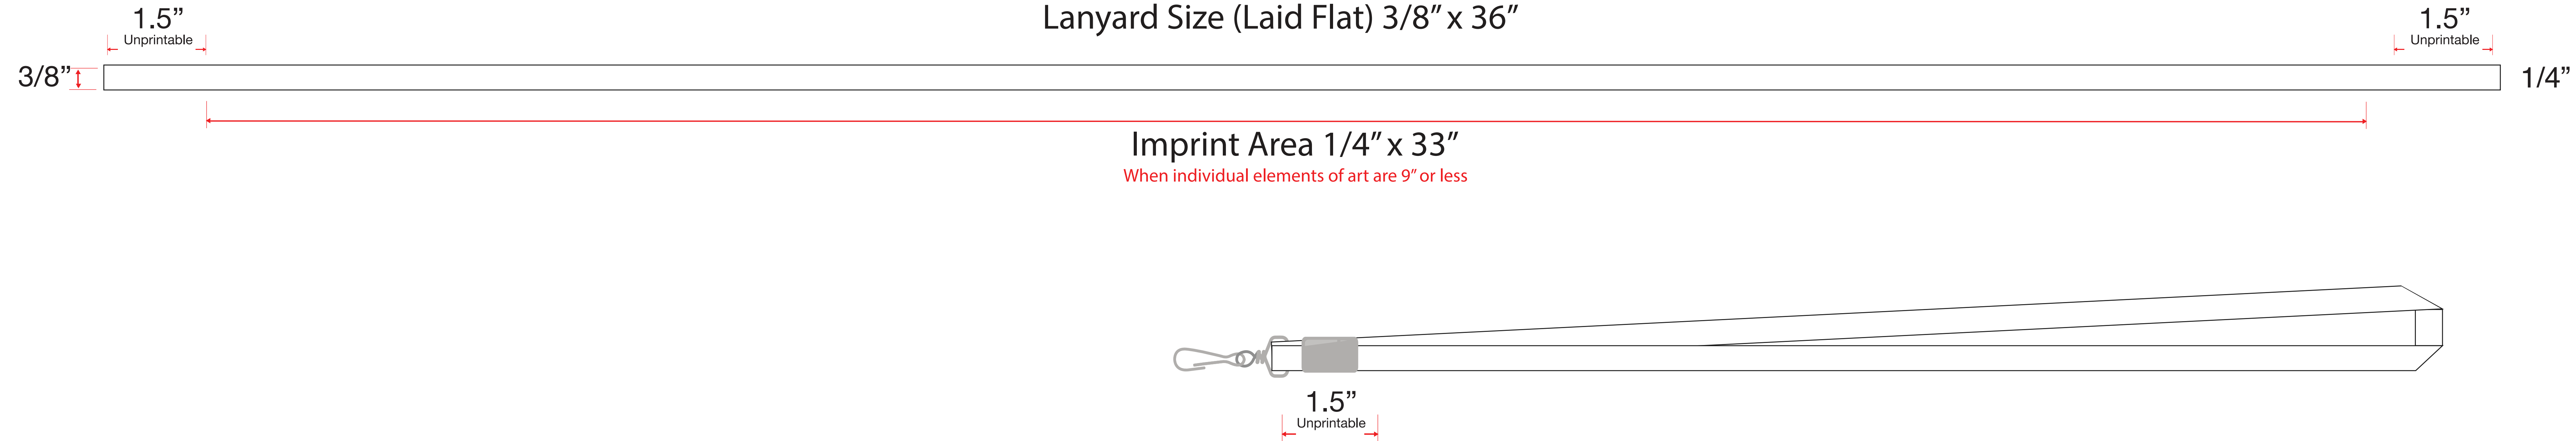

size 100%

### Imprint Limitations

- Step and repeat is possible on 32" of lanyard, when design elements are 9" or less
- For art 9" or more. Repeat is restricted to once on both sides